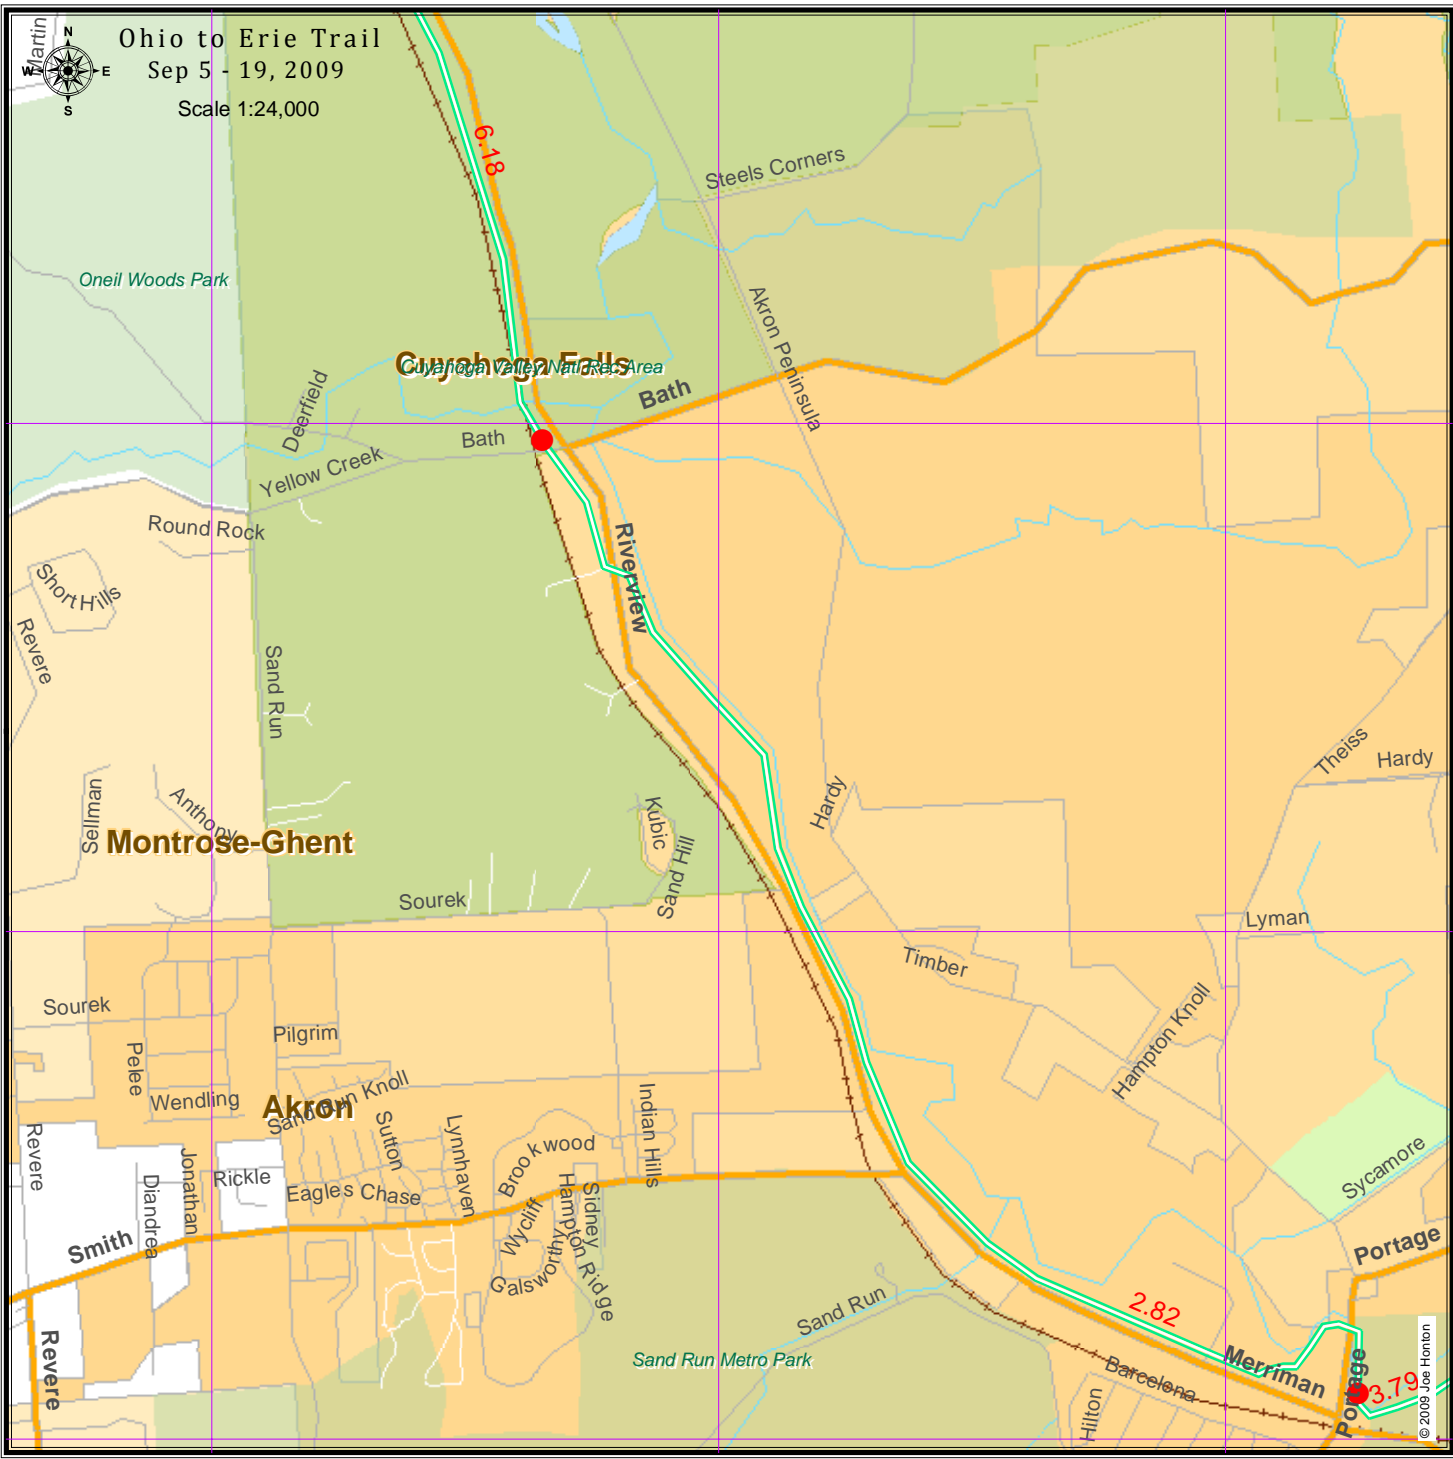

# Ohio to Erie Trail

Sep 5 - 19, 2009

Scale 1:24,000

© 2009 Joe Honton